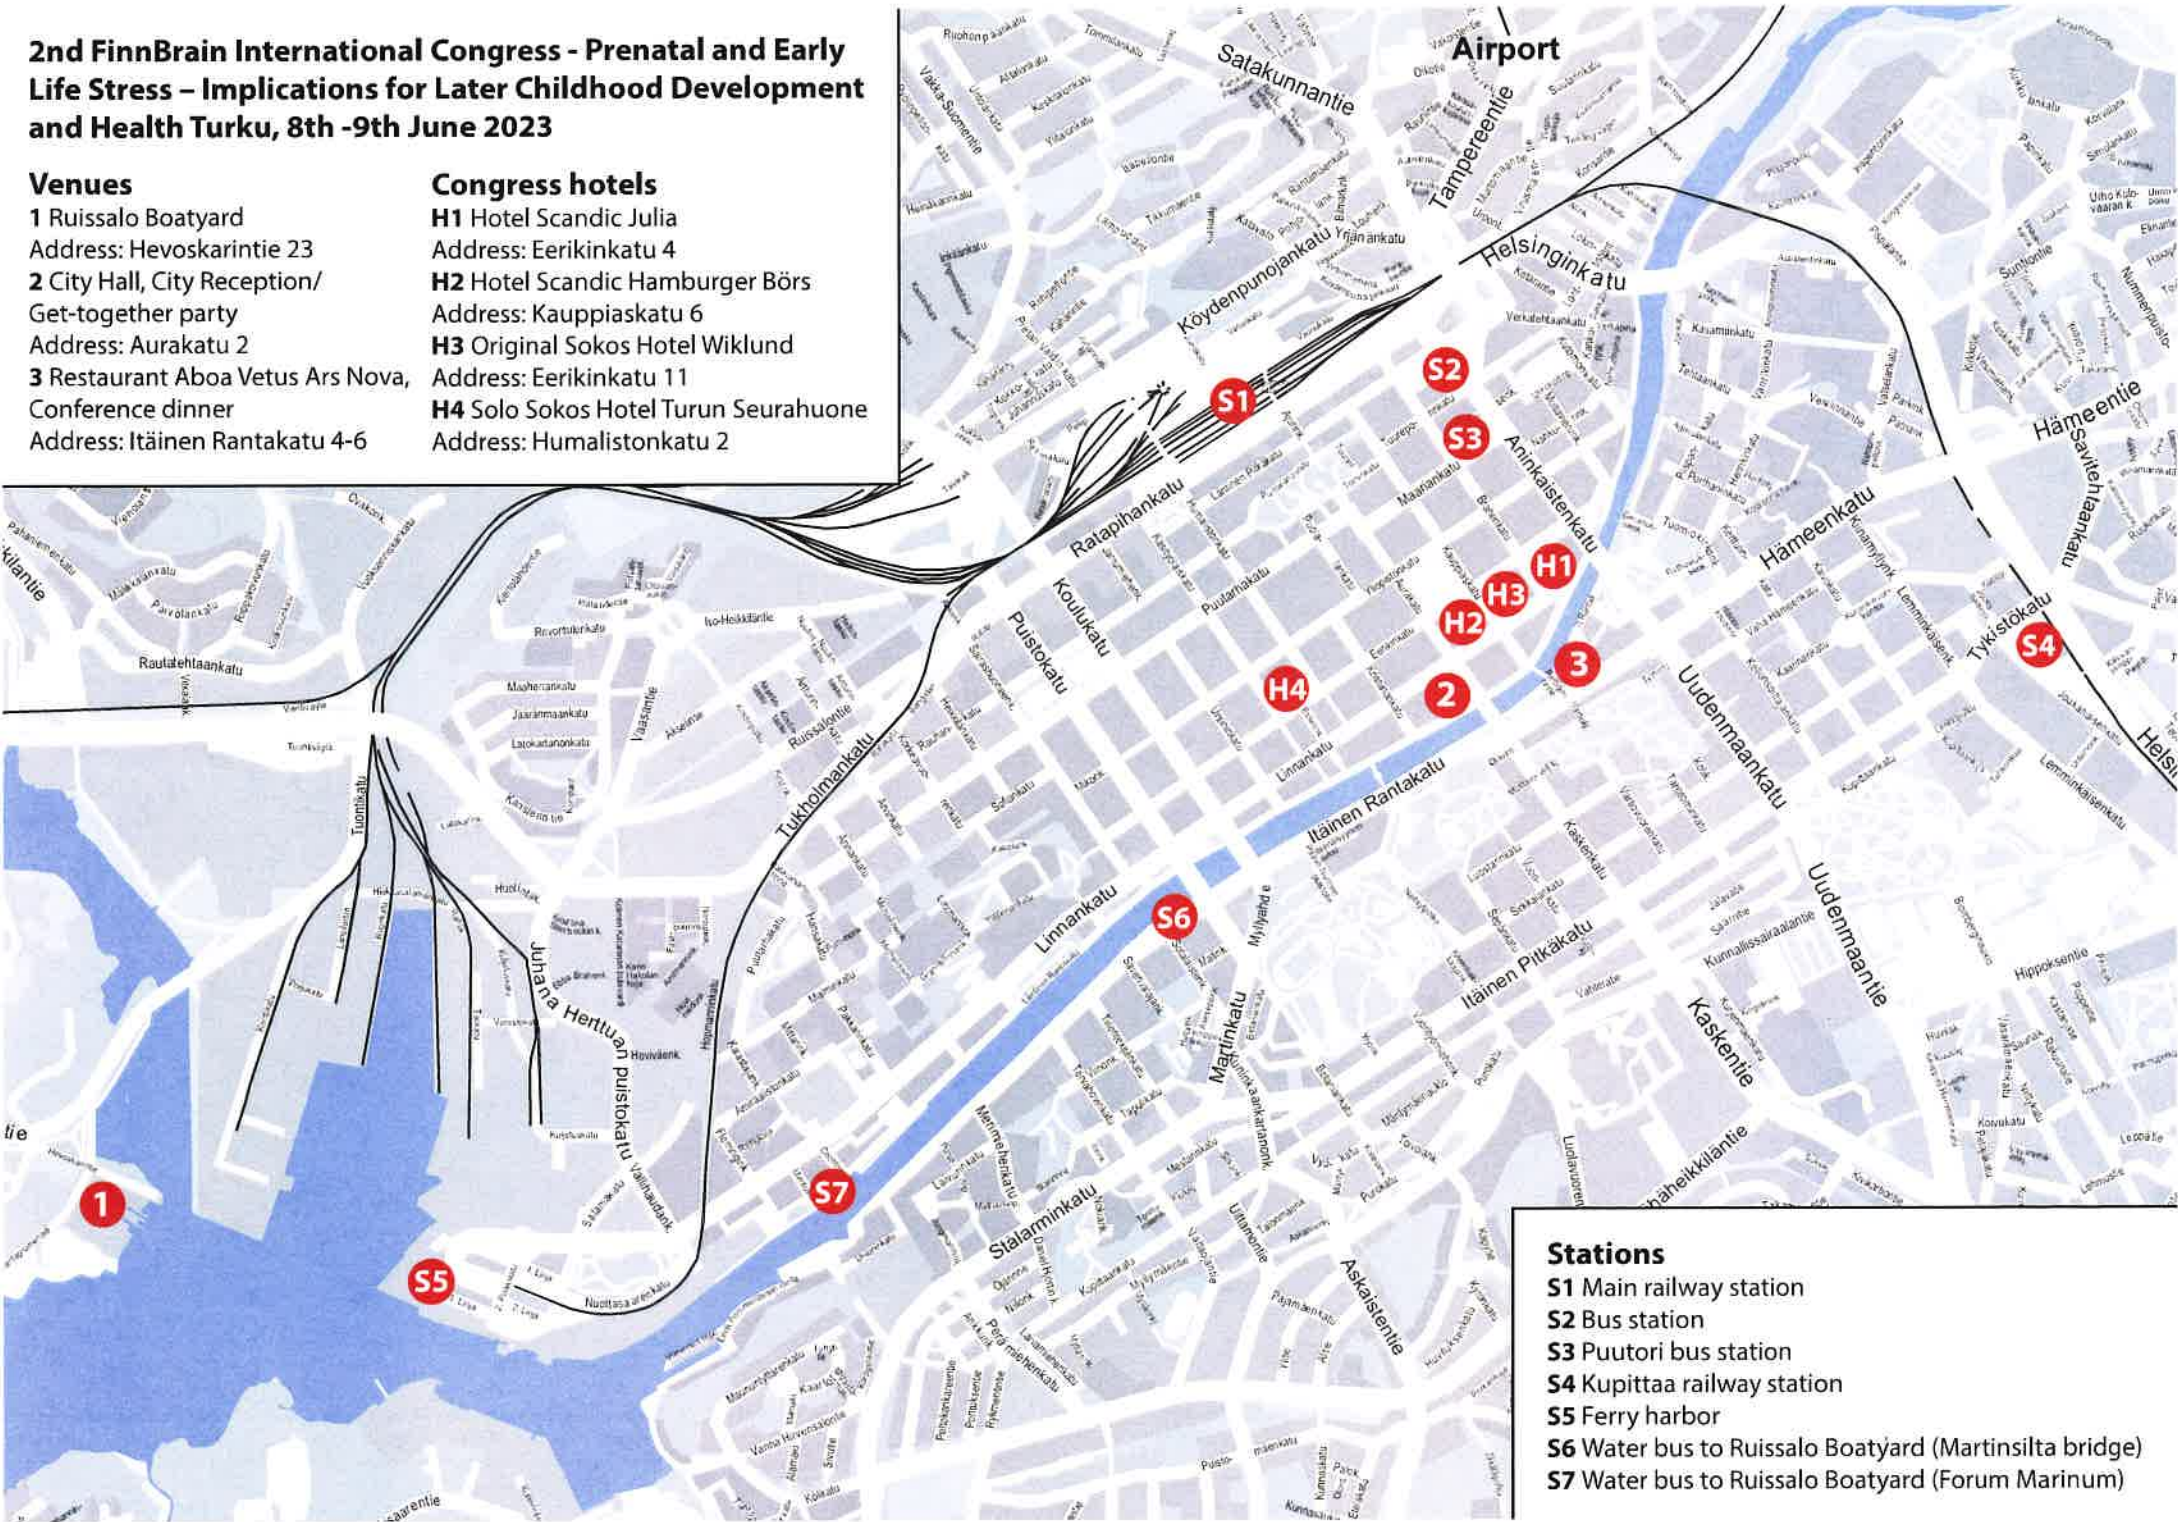

2nd FinnBrain International Congress - Prenatal and Early Life Stress – Implications for Later Childhood Development and Health Turku, 8th -9th June 2023

Venues

- 1** Ruissalo Boatyard
Address: Hevoskarintie 23
- 2** City Hall, City Reception/
Get-together party
Address: Aurakatu 2
- 3** Restaurant Aboa Vetus Ars Nova,
Conference dinner
Address: Itäinen Rantakatu 4-6

Congress hotels

- H1** Hotel Scandic Julia
Address: Eerikinkatu 4
- H2** Hotel Scandic Hamburger Börs
Address: Kauppiaskatu 6
- H3** Original Sokos Hotel Wiklund
Address: Eerikinkatu 11
- H4** Solo Sokos Hotel Turun Seurahuone
Address: Humalistonkatu 2

Stations

- S1** Main railway station
- S2** Bus station
- S3** Puutori bus station
- S4** Kupittaa railway station
- S5** Ferry harbor
- S6** Water bus to Ruissalo Boatyard (Martinsilta bridge)
- S7** Water bus to Ruissalo Boatyard (Forum Marinum)