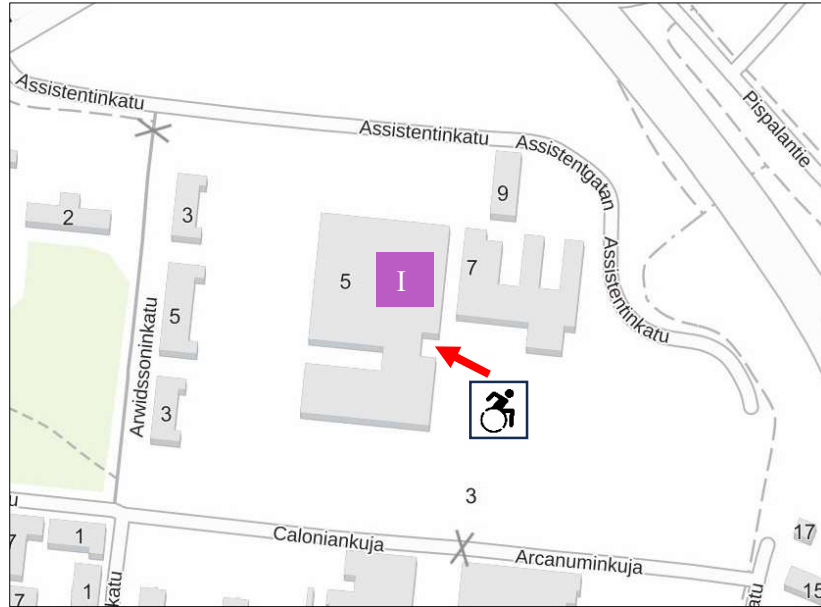

# Building entrances with accessibility information

- I** Educarium  
(Assistentinkatu 5)
- II** Turku City Hall  
(Aurakatu 2)
- III** Geohouse  
(Akatemiankatu 1)
- IV** Brinkkala  
(Vanha Suurtori 3)  
**Non-accessible!**
- V** Restaurant Piazza  
(Linnankatu 3,  
main entrance  
through restaurant  
Target)