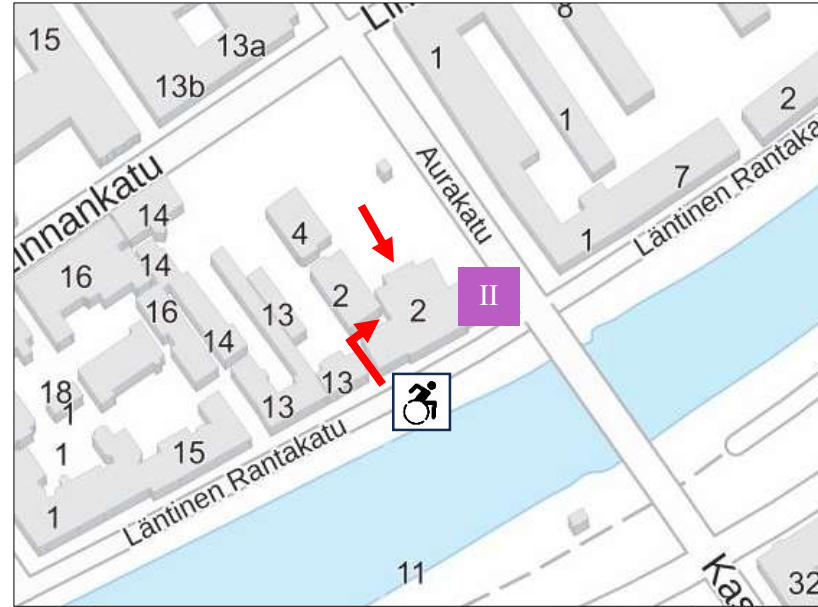

# Building entrances with accessibility information

- I** Educarium  
(Assistentinkatu 5)
- II** Turku City Hall  
(Aurakatu 2)
- III** Geohouse  
(Akatemiankatu 1)
- IV** Brinkkala  
(Vanha Suurtori 3)  
**Non-accessible!**
- V** Restaurant Piazza  
(Linnankatu 3,  
main entrance  
through restaurant  
Target)