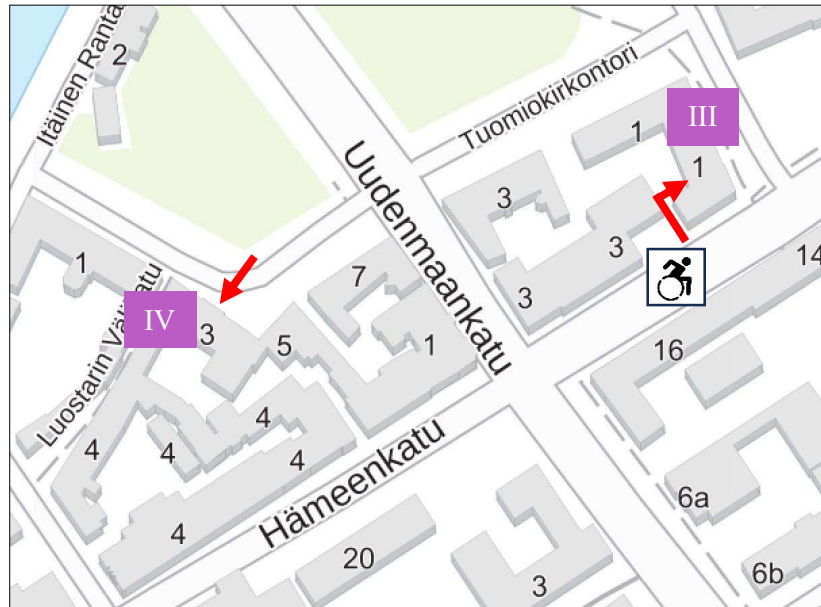

# Building entrances with accessibility information

- I** Educarium  
(Assistentinkatu 5)
- II** Turku City Hall  
(Aurakatu 2)
- III** Geohouse  
(Akatemiankatu 1)
- IV** Brinkkala  
(Vanha Suurtori 3)  
**Non-accessible!**
- V** Restaurant Piazza  
(Linnankatu 3,  
main entrance  
through restaurant  
Target)