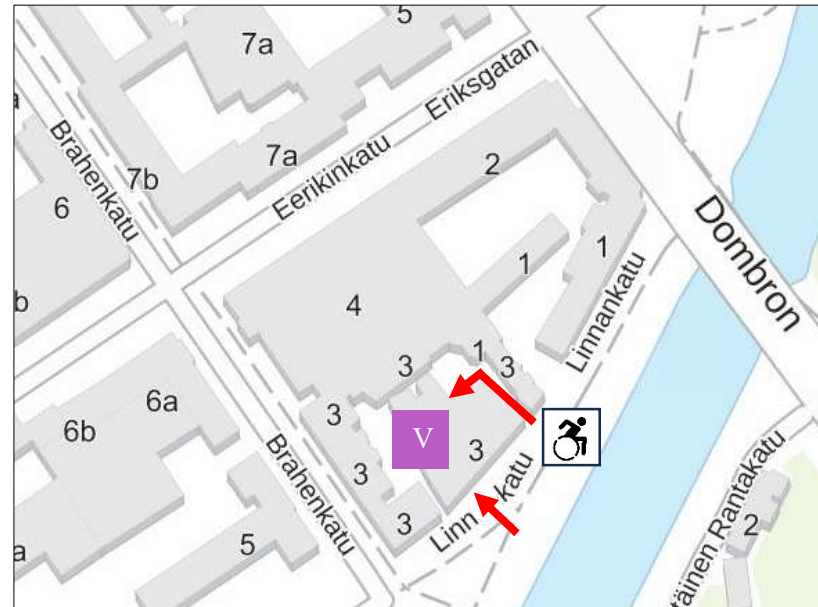

# Building entrances with accessibility information

- I** Educarium  
(Assistentinkatu 5)
- II** Turku City Hall  
(Aurakatu 2)
- III** Geohouse  
(Akatemiankatu 1)
- IV** Brinkkala  
(Vanha Suurtori 3)  
**Non-accessible!**
- V** Restaurant Piazza  
(Linnankatu 3,  
main entrance  
through restaurant  
Target)